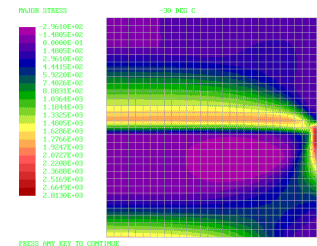

Jade

Managing the mechanics
of brittle fractures

Contact us: **AEH.**

(AEH accepts Master Card, Visa and American Express by fax or telephone)